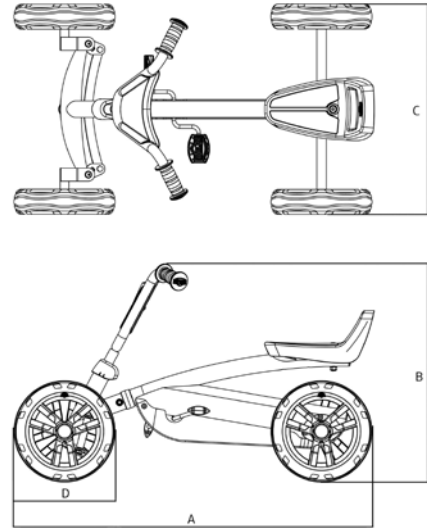

**24.30.00.00**  
**BERG Buzzy**

Size in cm	A: 83	B: 50	C: 49	D: 23
------------	-------	-------	-------	-------

Weight with box: 8.5 kg	Box size in cm: 46 x 50 x 25	Number on Blok-pallet: 40
-------------------------	------------------------------	---------------------------

EAN-code: 8715839047585

Too young to ride a pedal go-kart? Not anymore! The BERG Buzzy is a BERG go-kart for the youngest ones. The Buzzy helps younger children to learn how to cycle and is much more stable than a tricycle.

The BERG Buzzy is suitable for children from 2-5 years.

- Develops ability to pedal
- Drives forward and reverse
- Stability assured due to 4 wheels
- Pedal positions designed for easy reach by younger children
- Suitable for children from 2-5 years
- EVA tyres.
- Height adjustable steering wheel
- Height adjustable saddle with 3 positions
- TÜV certified