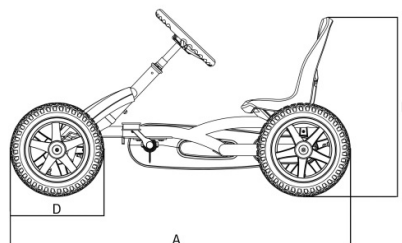

## Jeep® Junior pedal go-kart

Jeep is a registered trademark of Chrysler Group LLC and is used under license. ©Chrysler Group LLC 2014.

Size in cm	A: 116	B: 61	C: 65	D: 30
Weight with box: 21,5 kg	Box size in cm: 68 x 73 x 26		Number on Blok-pallet: 15	
EAN-code: 8715839026955				

Not big enough yet, but ready to ride a Jeep®? This is now possible with the BERG Jeep® Junior pedal go-kart.

This go-kart is based on the Jeep® car models and it's hard to distinguish it from the real thing!

With its sturdy steering wheel and off road tyres, you are ready to cruise around.

- Driving forward, reverse and brake with the BFR hub
- Specially designed Jeep® go-kart
- Back-pedal brake and a reverse option for optimal safety, without the need to switch because of the BFR hub.
- Years of fun due to adjustable steering wheel and seat (3 positions)
- Suitable from age 3 to 8 years
- Continuous stability due to swing axle
- Fast and smooth due to ball-bearing wheels with off-road air tyres
- Due to its compact size the Jeep® Junior pedal go-kart is easy to store
- All BERG Buddy accessories can be combined with this go-kart