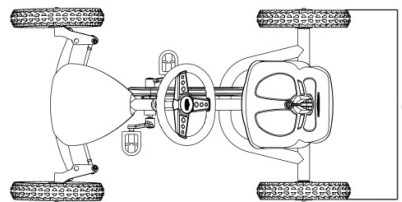

## Jeep® Junior pedal go-kart

Jeep is a registered trademark of Chrysler Group LLC and is used under license. ©Chrysler Group LLC 2014.

Size in cm	A: 116	B: 61	C: 65	D: 30
Weight with box: 21,5 kg	Box size in cm: 68 x 73 x 26		Number on Blok-pallet: 15	
EAN-code: 8715839026955				